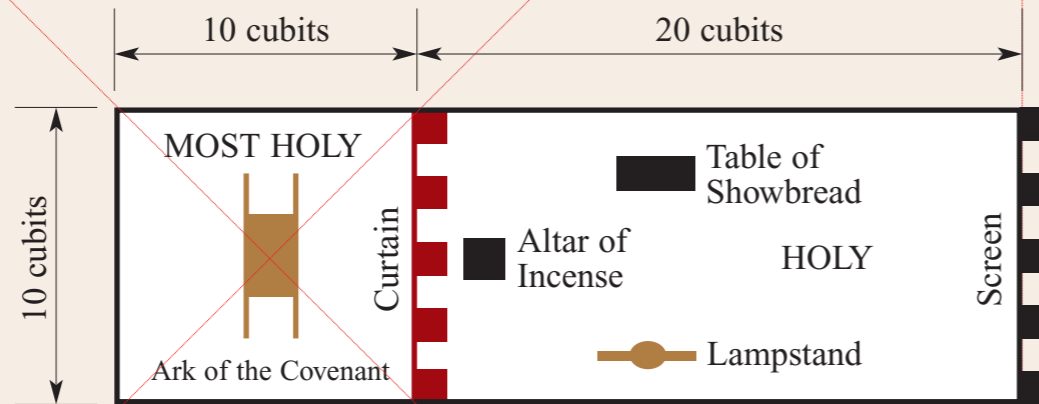

The Sanctuary Ratio Prophecy

Court of the Tabernacle
50 x 100 x 5 cubits

Brazen Lever

Brazen Altar of Burnt Offerings
5 x 5 x 3 cubits

2012½ years 24½ days

2012 Sivan 15/16

2 Heshvan 21 BC

Jesus' Birth

4025 years 49 days

4027 Tishri 2 BC

Adam's Birth

Those in the true church gain non adamic Isaaic bodies at the end of the 1335 days of Daniel 12 starting from 2008 Tishri 1, the first day of the first secular year of the Kingdom of God. The Venusian transit occurred on the 1335th day (2012 June 5/6) 'And there shall be signs in the sun, and in the moon, and in the stars...' Luke 21:25 Venus is the Roman Goddess of Love - Love therefore traverses Jesus' face.

6037½ years 73½ days of Adamic flesh

6037½ years 73½ days of Adamic flesh